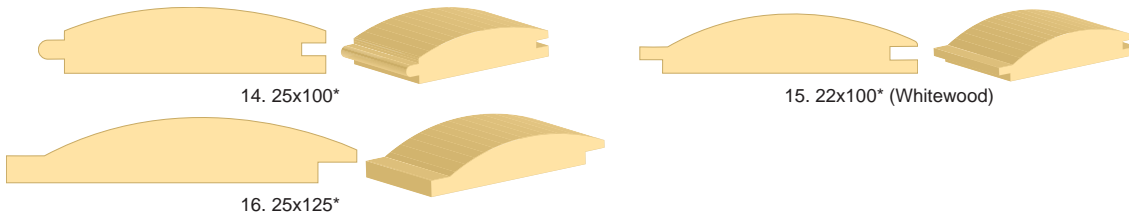

Shed Product Guide

Shiplap

TGV

Loglap

Flooring (Double Rebated Redwood)

Framing – PAR Rounded Four Corners

Match-a-Moulding

We can produce any shed moulding to your specifications from a sample or accurate drawing