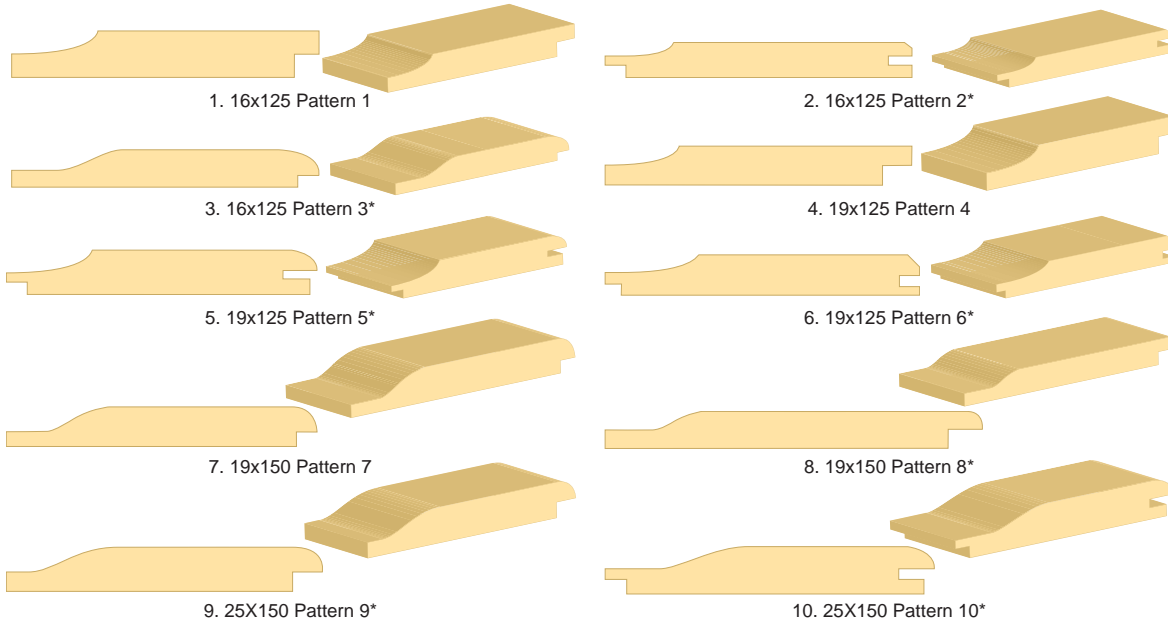

Shed Product Guide

Shiplap

TGV

Loglap

Flooring (Double Rebated Redwood)

Framing – PAR Rounded Four Corners

Match-a-Moulding

We can produce any shed moulding to your specifications from a sample or accurate drawing