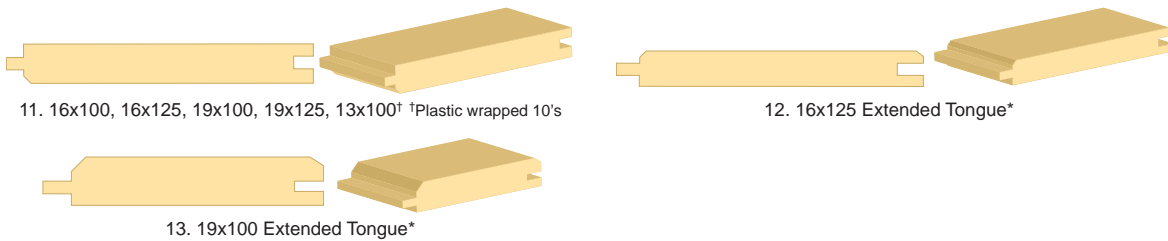

Shed Product Guide

Shiplap

TGV

Loglap

Flooring (Double Rebated Redwood)

Framing – PAR Rounded Four Corners

Match-a-Moulding

We can produce any shed moulding to your specifications from a sample or accurate drawing